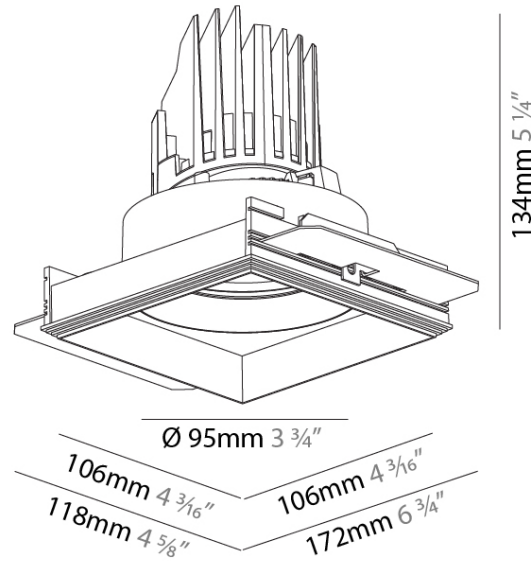

ELECTRICAL

Lamp Type: LED (Zhaga Standard)
Input Wattage (W): 13.2 (2700K) / 16.5
Total Output Wattage (W): 12 (2700K) / 15
Dimming: Tri-Mode (Non-Dimming and Phase Dimming (120Vac only) and 0-10V Dimming)
Driver Included: No
Driver Location: Recessed Housing
Driver Type: Constant Current - Universal
Driver Class: Class 2
Housing: See components
Input Voltage (V): 120 - 277
Constant Current (MA): 350

LED

Number of LEDs: 1
Color Temperature (°K): 2700 / 3000 / 3500 / 4000
Max. Delivered Lumen (lm): 850 / 950 / 1019 / 1040
Nominal Lumen (lm): 960 / 1070 / 1156 / 1180
CRI: >90 CRI
Efficiency (%): 88.5
Lamp Life (hrs): 50000
Upon Request: RGB-W Tunable White Special Color Temperature Special LED

OPTICAL

Reflector: 10
Adjustability: Rotational 355°; Tilt 30°
Upon Request: Special Beam Angles

RATINGS AND CERTIFICATIONS

Zaneen Lighting Inc. © 2021, T 1990 280-3382, F 416-247-9319, www.zaneen.com

Available for international specifications by adding "INT" at the end of the existing Model #. For assistance on 'custom' specifications, contact zteam@zaneen.com. In a constant effort to supply the best product, we reserve the right to change specifications or materials without notice. The most recent specification sheets are found at zaneen.com
IP rating: IP20