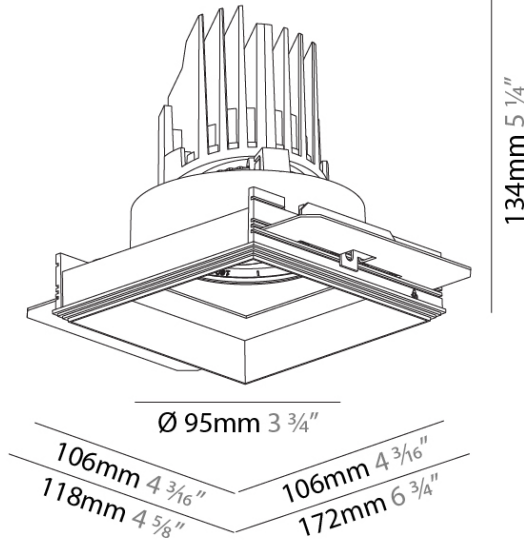

ELECTRICAL

Lamp Type: LED (Zhaga Standard)
Input Wattage (W): 13.2 / 16.5
Total Output Wattage (W): 12.1 / 14.7
[Dimming: Tri-Mode (Non-Dimming and Phase Dimming (120Vac only) and 0-10V Dimming)](#)
Driver Included: No
Driver Location: Recessed Housing
Driver Type: Constant Current - Universal
Driver Class: Class 2
Housing: See components
Input Voltage (V): 120 - 277
Constant Current (MA): 350

LED

Number of LEDs: 1
[Color Temperature (°K): 2700 / 3000 / 3500 / 4000](#)
Max. Delivered Lumen (lm): 850 / 950 / 1019 / 1040
Nominal Lumen (lm): 960 / 1070 / 1156 / 1180
CRI: >90 CRI
Efficiency (%): 88.5
Lamp Life (hrs): 50000
Upon Request: RGB-W Tunable White Special Color Temperature
Special LED

OPTICAL

Reflector°: 10
Adjustability: Rotational 355°; Tilt 30°
Upon Request: Special Beam Angles

RATINGS AND CERTIFICATIONS

© 2024 Zaneen LLC, 10000 180th St, Suite 3382, F 416-247-9319, www.zaneen.com

Available for international specifications by adding "INT" at the end of the existing Model #. For assistance on 'custom' specifications, contact zteam@zaneen.com.
Certified by: Certified for North American Standards
In a constant effort to supply the best product, we reserve the right to change specifications or materials without notice. The most recent specification sheets are found at zaneen.com
IP rating: IP20